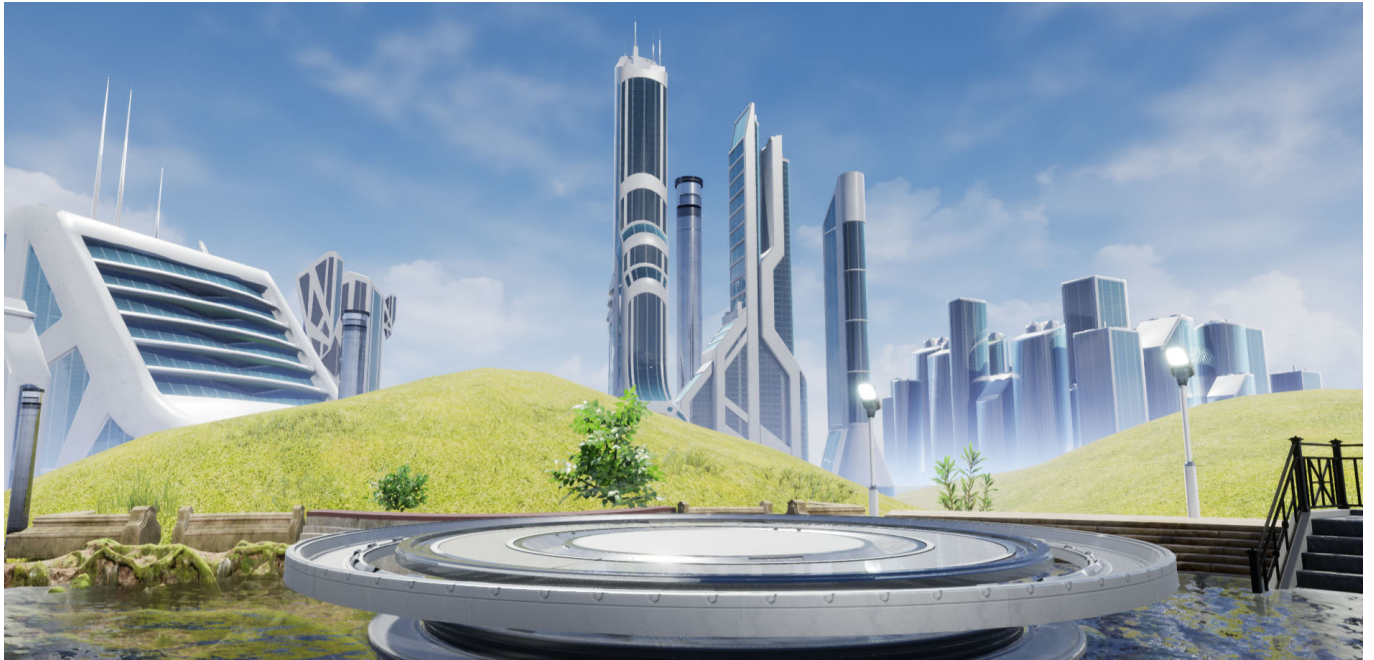

DancePark

Brainstorm×UnrealEngine