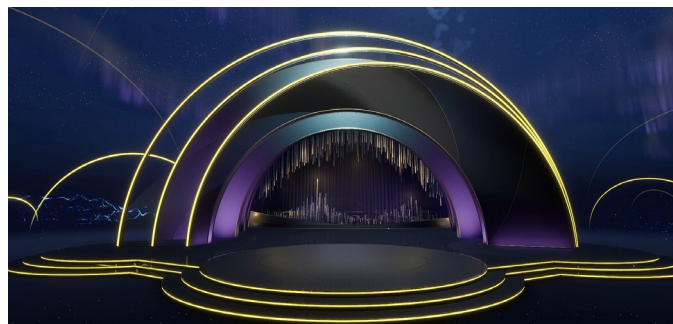

Award 1

Brainstorm×UnrealEngine