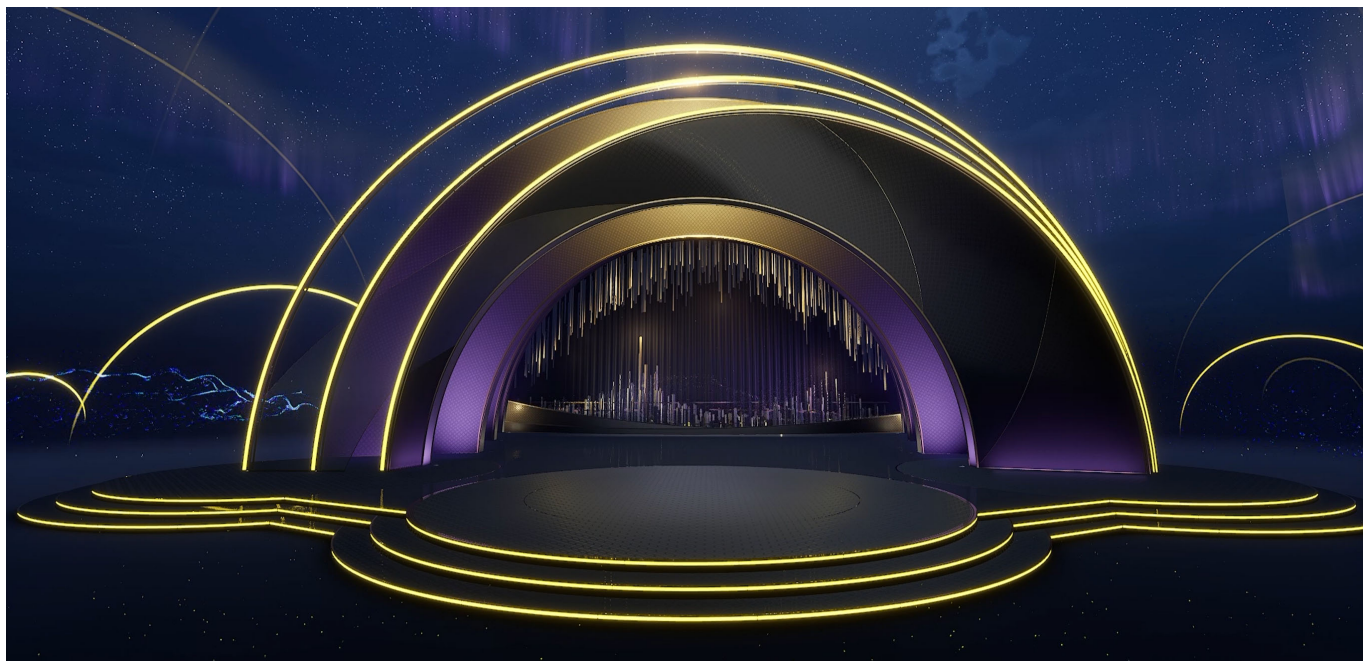

Award 1

Brainstorm×UnrealEngine