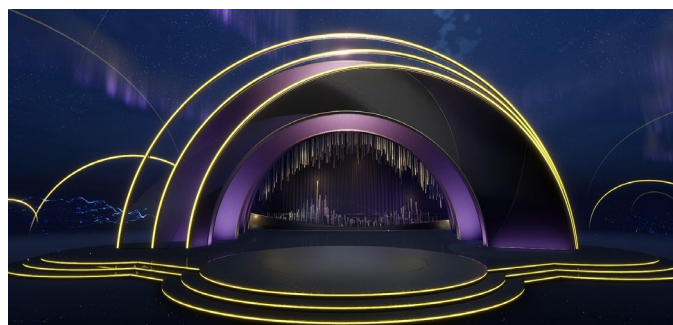

Award 1

Brainstorm×UnrealEngine