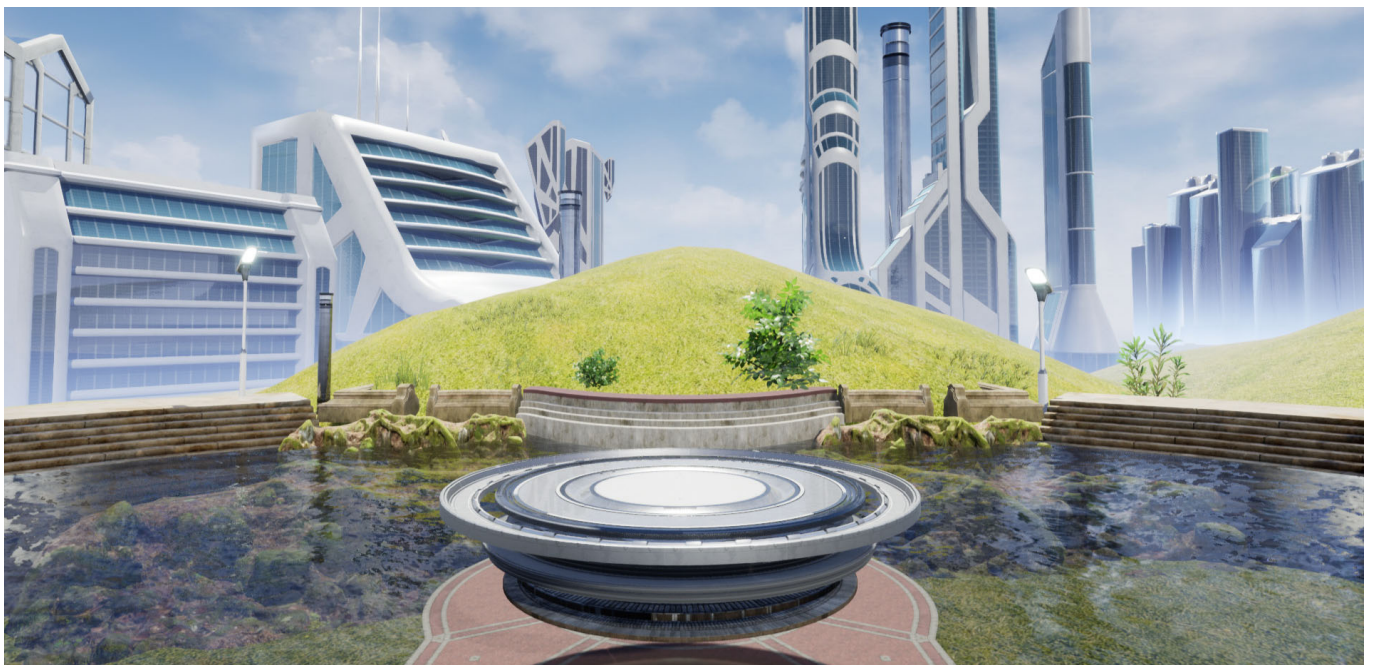

DancePark

Brainstorm×UnrealEngine