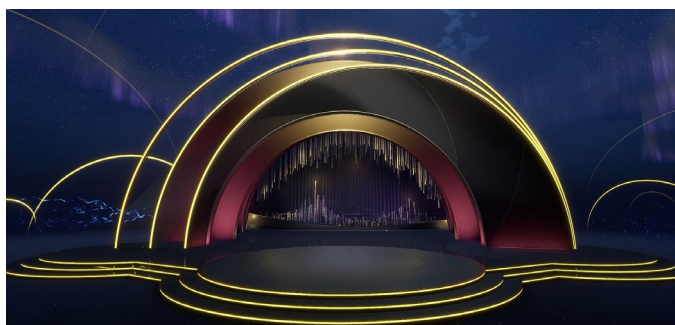

Award 1

Brainstorm×UnrealEngine